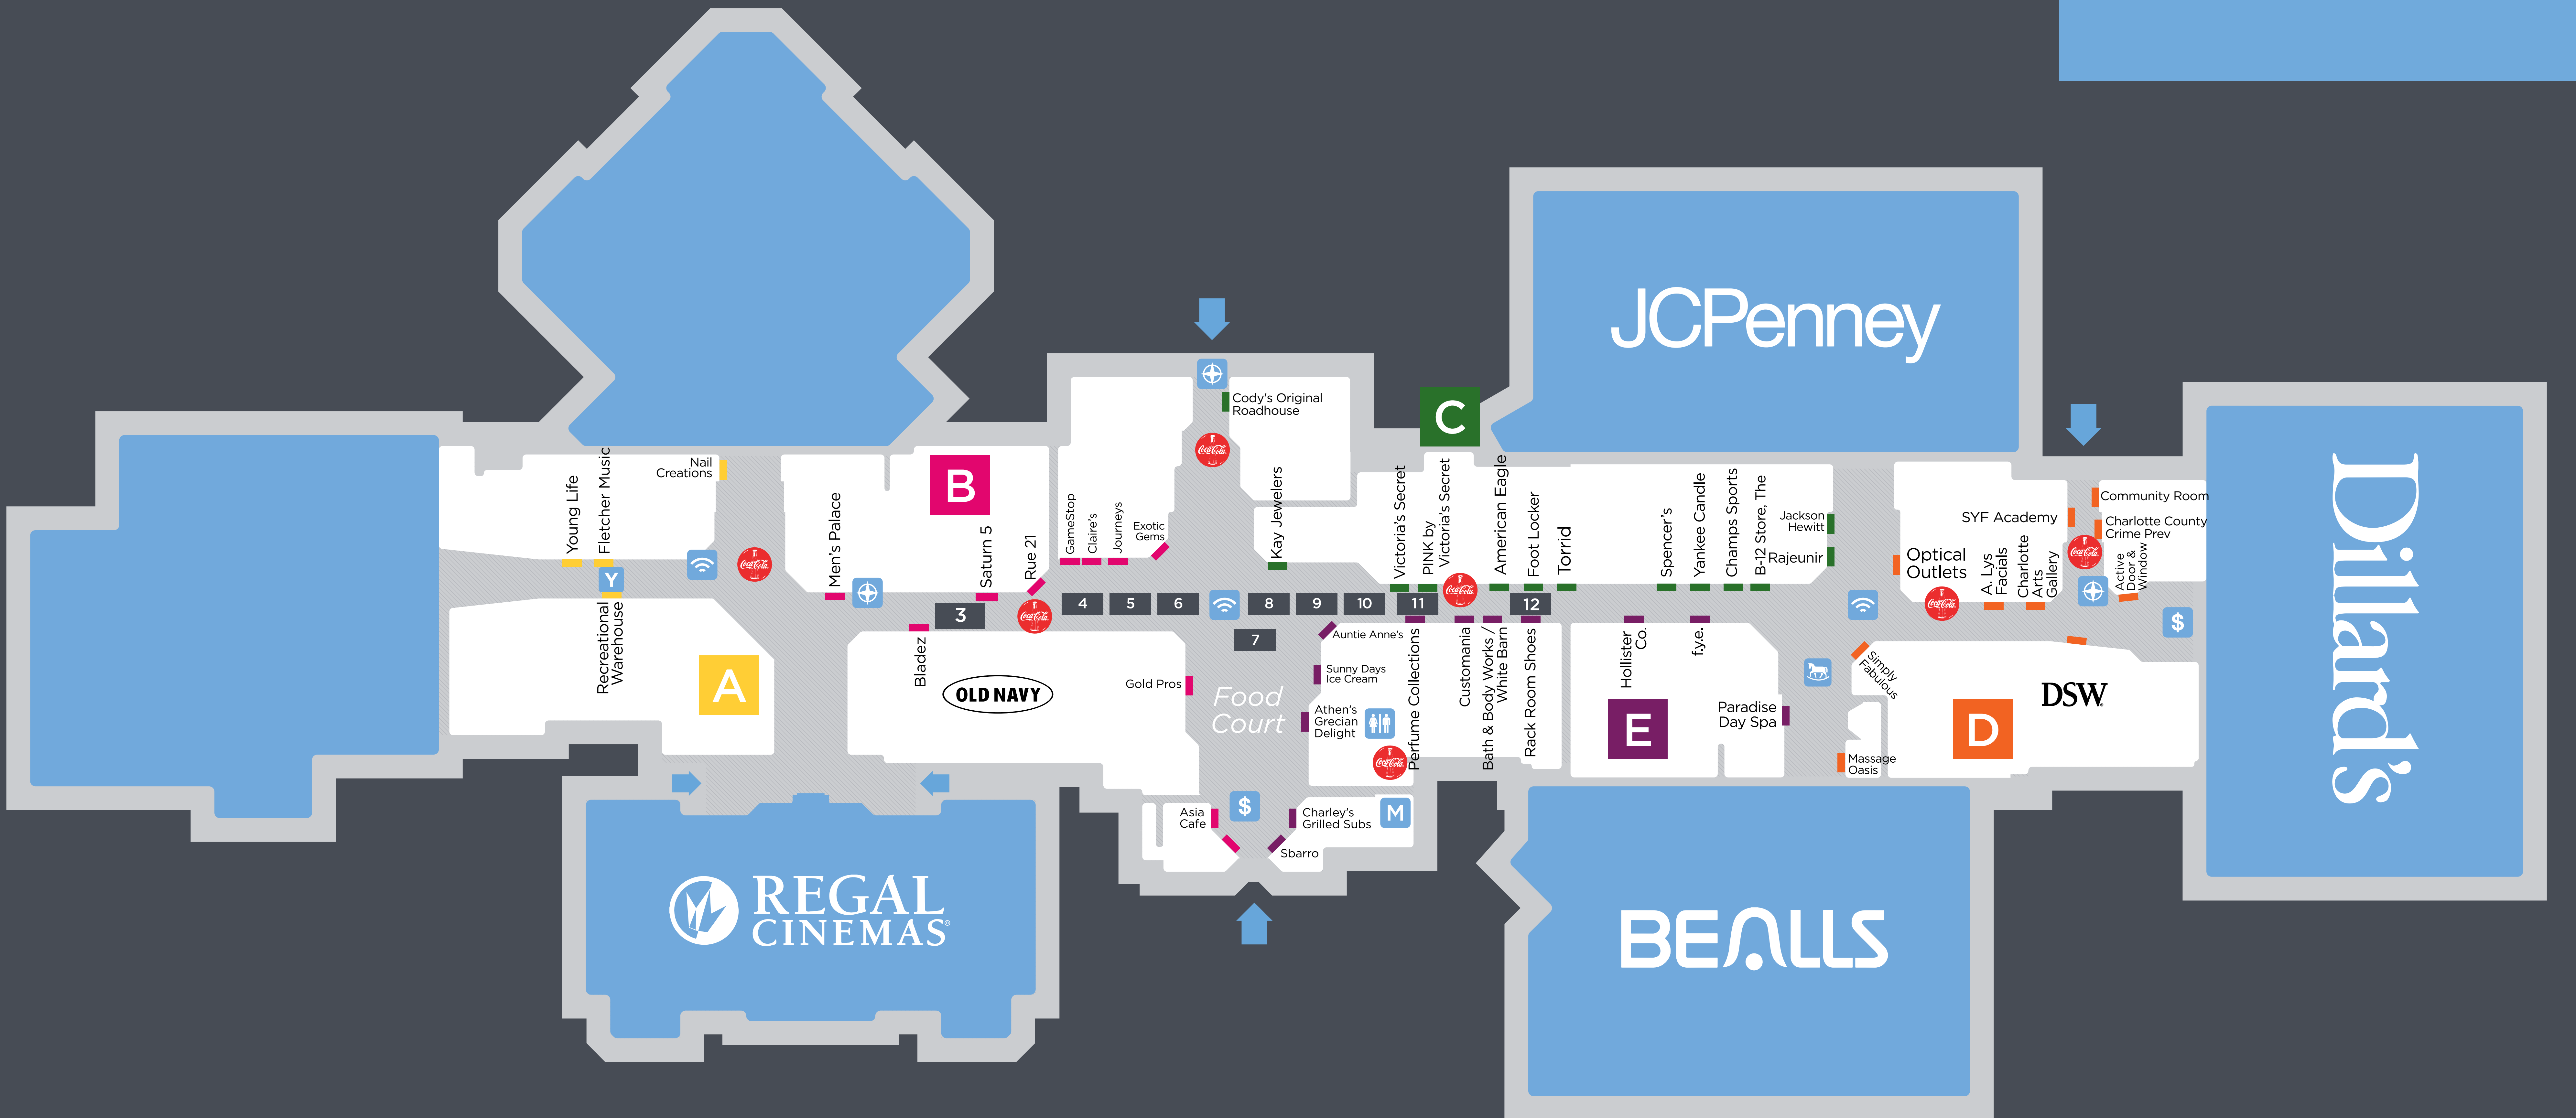

# PORT CHARLOTTE TOWN CENTER

**LEGEND**

- ATM
- Vending Machine
- WiFi
- Mall Management
- Play Area
- Restrooms
- Store Directory
- The Yard

## Port Charlotte Town Center

**DEPARTMENT STORES & ANCHORS**

- Bealls ■
- Dillard's ■
- JCPenney ■
- Regal 16 Cinema ■

**WOMEN'S FASHION & SPECIALTY**

- American Eagle C
- Hollister Co. E
- Old Navy B
- PINK by Victoria's Secret C

**WOMEN'S FASHION & SPECIALTY CONT.**

- Simply Fabulous E
- Torrid C
- Victoria's Secret C

**MEN'S FASHION & SPECIALTY**

- American Eagle C
- Champs Sports C
- Hollister Co. E
- Men's Palace B
- Old Navy B
- rue21 B

**ELECTRONICS, BOOKS, MUSIC, MOVIES & CARDS**

- F.Y.E. E
- Fletcher Music A
- GameStop B
- Saturn 5 B
- Spencer's C

**RESTAURANTS & FOOD**

- Asia Cafe B
- Athens Grecian Delight E
- Auntie Anne's E
- Charley's Grilled Subs E
- Cody's Original Roadhouse C
- Sbarro E
- Sunny Days Ice Cream E