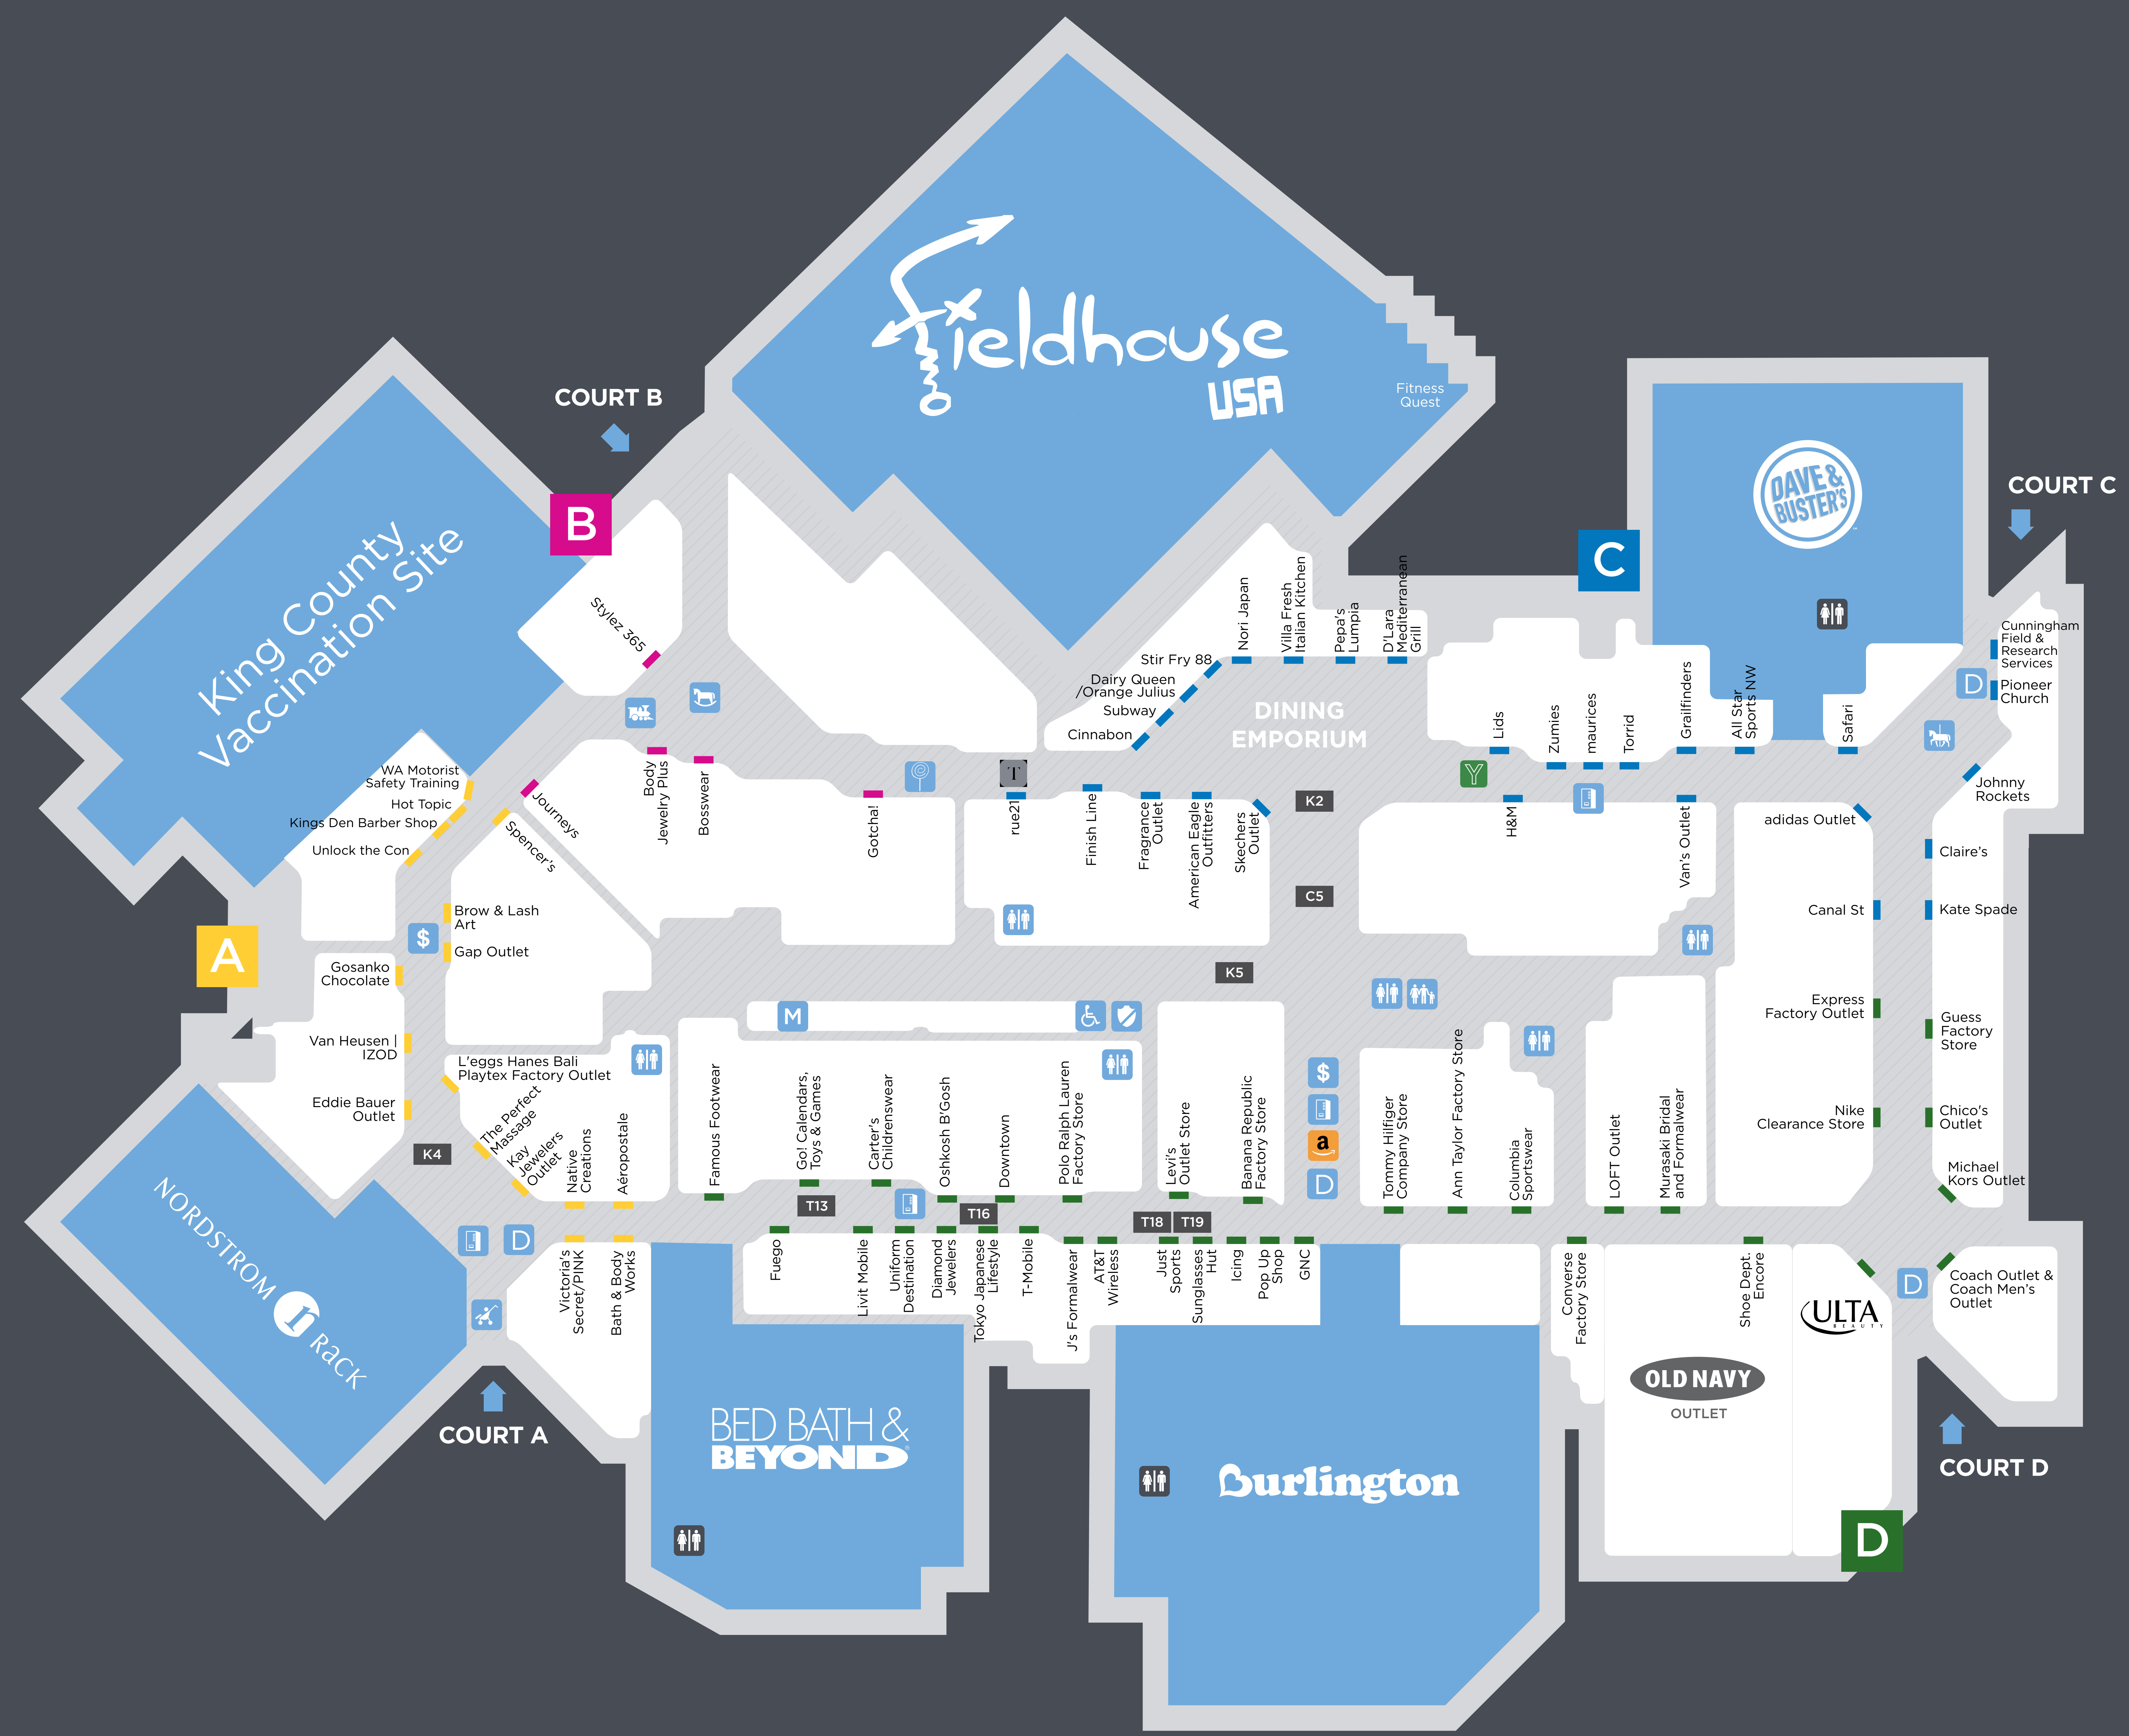

THE OUTLET COLLECTION SEATTLE

DIRECTORY LEGEND

- Family Restroom
- Security/Lost & Found
- Wheelchairs
- Strollers
- Kiddie Rides
- Playland
- ATM
- Management Office
- Restrooms
- Directory
- Vending Machines
- Carousel
- Amazon Lockers
- Tangible
- Shelby's Sugar Shack
- The Yard

The Outlet Collection

DEPARTMENT STORES

- Bed Bath & Beyond
- Burlington
- Nordstrom Rack

CHILDREN'S FASHION

- Aéropostale
- Burlington
- Carter's Childrenswear
- Columbia
- Converse Factory Store
- Gap Outlet
- Guess Factory Store
- H&M
- Nordstrom Rack
- Old Navy Outlet
- Oshkosh B'gosh
- Skechers Outlet
- Vans Outlet

NEIGHBORING BUSINESSES

- Burger King
- Chevron Gas Station
- iHop of Auburn
- Los Cabos Mexican Restaurant
- Men's Wearhouse
- Qdoba
- Red Robin
- Wal-Mart

LET'S BE SOCIAL

Follow us on your favorite network. For promotions and events, visit outletcollectionseattle.com